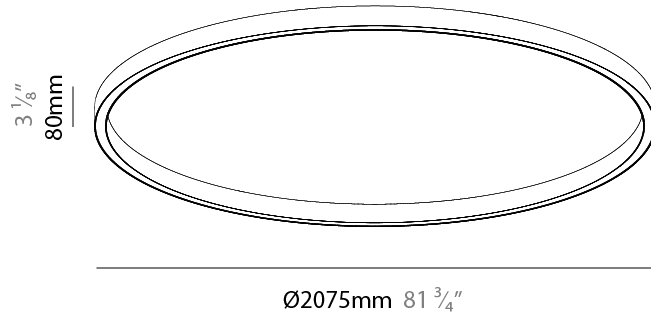

GLORIOUS 45 SURFACE

A3D420-HE-

base number   Color   Finishes   Diffuser
Temperature   (Diamond)   Options

1. To build a product code in our configurator select the specify button on the base model # product page
2. To build a manual product code on this datasheet choose from the options listed below in blue font and add the suffix to the base model #

GENERAL

Series: Glorious
Subseries: Glorious 45
Partner: Prolicht
Division: Architectural
Installation: Surface
Product Type: Ceiling Surface
Mounting Location: Ceiling
Light Distribution: Direct

PHYSICAL

Shape: Round
Diameter (mm): 2075
Diameter (in): 81 ³/₄"
Height (mm): 76
Height (in): 3
Weight (kg): 4
Diffuser: [PMMA - Opal / Microprism / Clear Microprism](#)
Fixture Finish: [SSR / BKV / CWI / CRY / HAB / UFT / ITA / RUA / FTG / MYG / LOD / PUS / FRO / FUP / KIA / POP / BLS / SPG / MEY / GOH / CHC / COM / ABZ / JAG / OBR / MOS / ROR](#)
Fixture Material: [PMMA / Aluminum](#)

ELECTRICAL

Lamp Type: LED
Input Wattage (W): 65.8
Total Output Wattage (W): 59.8
Dimming: Non-Dimmable
Driver Included: Yes
Driver Location: Integrated
Driver Type: Constant Current - Universal
Driver Class: Class 2
Input Voltage (V): 120 - 277

LED

[Color Temperature (°K): 2700 / 3000 / 3500 / 4000](#)
Max. Delivered Lumen (lm): Max 7923
Nominal Lumen (lm): Max 11146
CRI: >90 CRI
Lamp Life (hrs): 50000

OPTICAL

Adjustability: Fixed

RATINGS AND CERTIFICATIONS

Certified By: Certified for North American Standards
IP rating: IP40