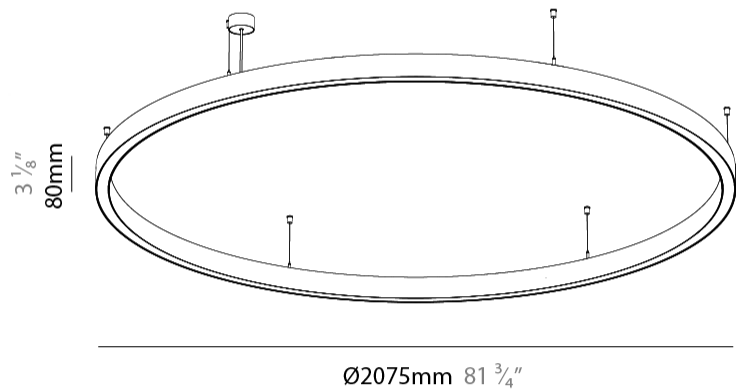

1. To build a product code in our configurator select the specify button on the base model # product page
2. To build a manual product code on this datasheet choose from the options listed below in blue font and add the suffix to the base model #

GENERAL

Series: Glorious
Subseries: Glorious 45
Partner: Prolicht
Division: Architectural
Installation: Suspension
Product Type: Pendant
Mounting Location: Ceiling
Light Distribution: Direct

PHYSICAL

Shape: Round
Diameter (mm): 2075
Diameter (in): 81 1/8
Height (mm): 76
Height (in): 3
Weight (kg): 13
Diffuser: PMMA - Opal / Microprism / Clear Microprism
Fixture Finish: SSR / BKV / CWI / CRY / HAB / UFT / ITA / RUA / FTG / MYG / LOD / PUS / FRO / FUP / KIA / POP / BLS / SPG / MEY / GOH / CHC / COM / ABZ / JAG / OBR / MOS / ROR
Fixture Material: PMMA / Aluminum
Cable Details: 2000mm/78 3/4" or 6000mm/236 1/4" Cable Transparent

ELECTRICAL

Lamp Type: LED
Input Wattage (W): 65.8
Total Output Wattage (W): 60
Dimming: Non-Dimmable
Driver Included: Yes
Driver Location: Integrated
Driver Type: Constant Current - Universal
Driver Class: Class 2
Input Voltage (V): 120 - 277

LED

Color Temperature (°K): 2700 / 3000 / 3500 / 4000
Max. Delivered Lumen (lm): Max 7923
Nominal Lumen (lm): Max 11146
CRI: >90 CRI
Lamp Life (hrs): 50000

OPTICAL

Adjustability: Fixed

RATINGS AND CERTIFICATIONS

Certified By: Certified for North American Standards
IP rating: IP40