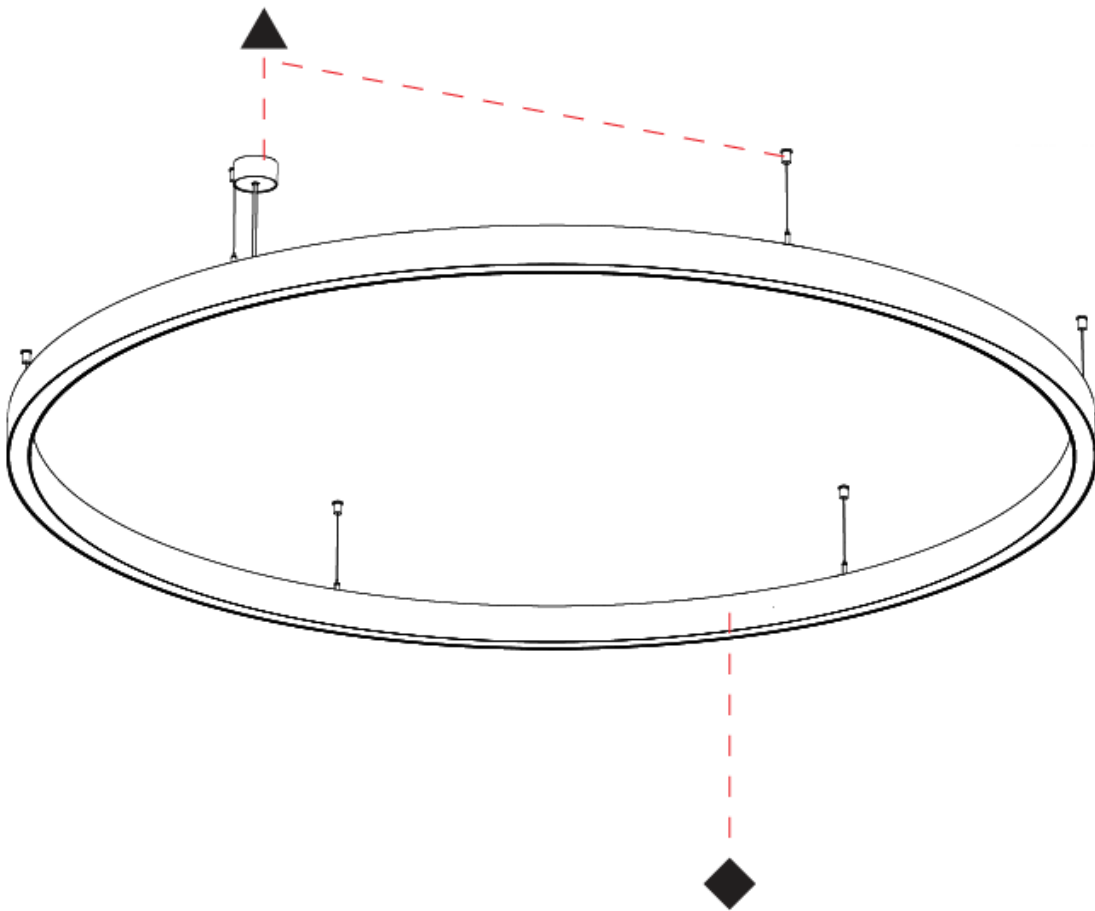

GLORIOUS 45 SUSPENSION

A3001080-HE-

PROJECT	_____
TYPE	_____
SPECIFIER	_____
QUANTITY	_____
DATE	_____

A